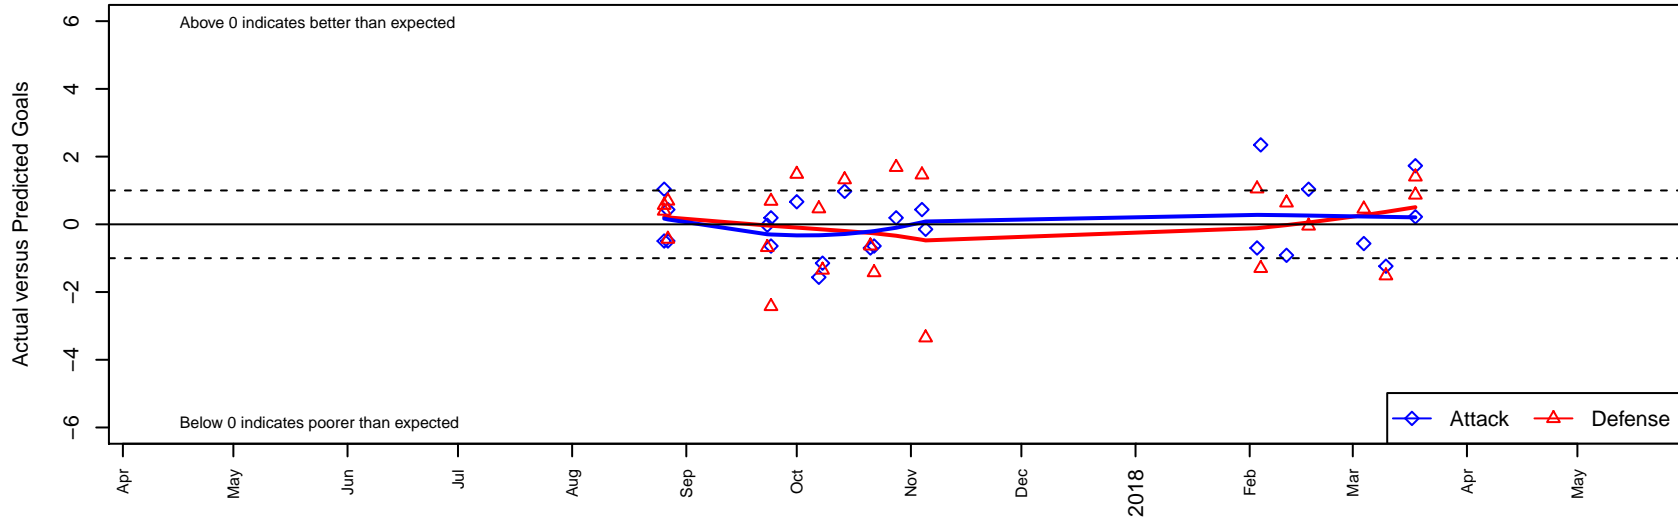

# Rogue Valley Timbers Red G05

Rogue Valley SC  
 Medford, OR  
 G05 total strength=1095  
 attack=3.88 defense=1.99  
 fall league = PTT G05 Premier Red  
 spr league = Spr OYS G05 Premier White

alt names used:  
 Rogue Valley Timbers 05G Red  
 RV Timbers 05G Red  
 RV Timbers 05G Red

Venues played:  
 2017 Chinook Cup U13  
 2017 PTT G05 Premier Red  
 2017 Spr OYS G05 Premier White

**Rogue Valley Timbers Red G05**  
 Dots are actual minus expected GF (blue circles) and GA (red triangles).  
 Blue line is smoothed change in attack strength. Red is smoothed change in defense strength.

**attack and defense variance (black dot)  
relative to other teams  
and top 10 in region**

**attack and defense rating  
relative to others at age  
and all opponents in last 13 months**

**Performance relative to 13 month average**