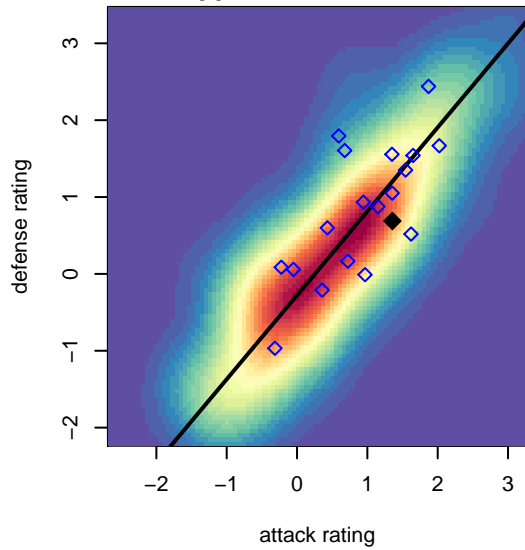

# Rogue Valley Timbers Red G05

Rogue Valley SC  
 Medford, OR  
 G05 total strength=1095  
 attack=3.88 defense=1.99  
 fall league = PTT G05 Premier Red  
 spr league = Spr OYS G05 Premier White

alt names used:  
 Rogue Valley Timbers 05G Red  
 RV Timbers 05G Red  
 RV Timbers 05G Red

Venues played:  
 2017 Chinook Cup U13  
 2017 PTT G05 Premier Red  
 2017 Spr OYS G05 Premier White

**Rogue Valley Timbers Red G05**  
 Dots are actual minus expected GF (blue circles) and GA (red triangles).  
 Blue line is smoothed change in attack strength. Red is smoothed change in defense strength.

**attack and defense variance (black dot)  
relative to other teams  
and top 10 in region**

**attack and defense rating  
relative to others at age  
and all opponents in last 13 months**

**Performance relative to 13 month average**