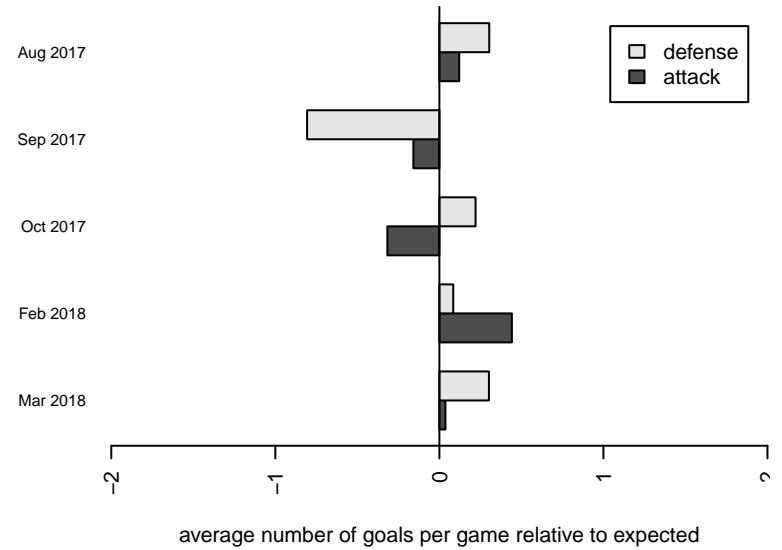

Performance relative to 13 month average