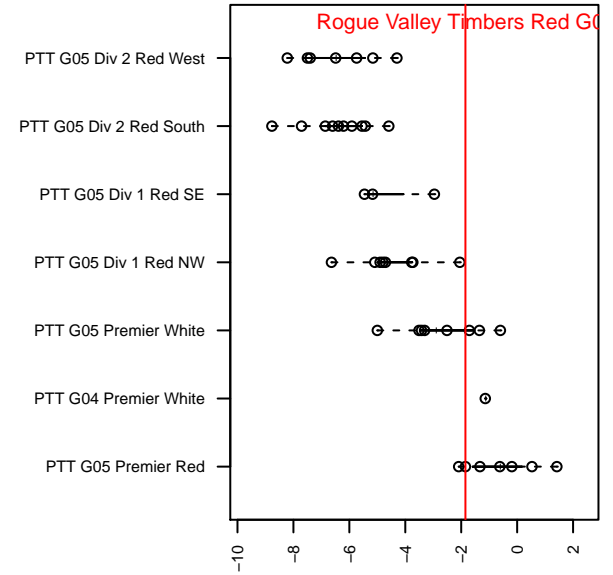

# Rogue Valley Timbers Red G05

Rogue Valley SC  
 Medford, OR  
 G05 total strength=1095  
 attack=3.88 defense=1.99  
 fall league = PTT G05 Premier Red  
 spr league = Spr OYS G05 Premier White

alt names used:  
 Rogue Valley Timbers 05G Red  
 RV Timbers 05G Red  
 RV Timbers 05G Red

Venues played:  
 2017 Chinook Cup U13  
 2017 PTT G05 Premier Red  
 2017 Spr OYS G05 Premier White

**Rogue Valley Timbers Red G05**  
 Dots are actual minus expected GF (blue circles) and GA (red triangles).  
 Blue line is smoothed change in attack strength. Red is smoothed change in defense strength.

**attack and defense variance (black dot)  
relative to other teams  
and top 10 in region**

**attack and defense rating  
relative to others at age  
and all opponents in last 13 months**

**Performance relative to 13 month average**