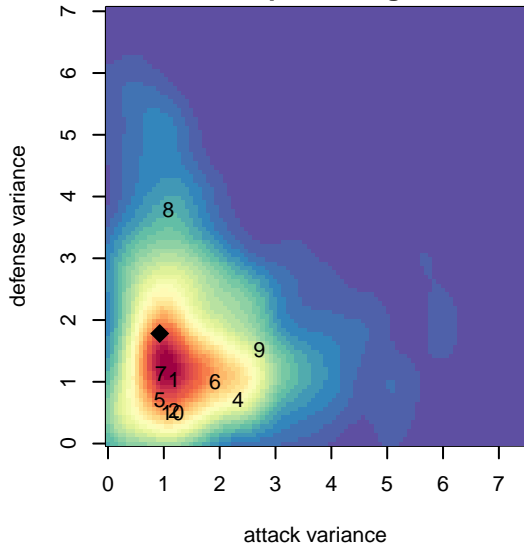

# Rogue Valley Timbers Red G05

Rogue Valley SC  
 Medford, OR  
 G05 total strength=1095  
 attack=3.88 defense=1.99  
 fall league = PTT G05 Premier Red  
 spr league = Spr OYS G05 Premier White

alt names used:  
 Rogue Valley Timbers 05G Red  
 RV Timbers 05G Red  
 RV Timbers 05G Red

Venues played:  
 2017 Chinook Cup U13  
 2017 PTT G05 Premier Red  
 2017 Spr OYS G05 Premier White

**Rogue Valley Timbers Red G05**  
 Dots are actual minus expected GF (blue circles) and GA (red triangles).  
 Blue line is smoothed change in attack strength. Red is smoothed change in defense strength.

**attack and defense variance (black dot)  
relative to other teams  
and top 10 in region**

**attack and defense rating  
relative to others at age  
and all opponents in last 13 months**

**Performance relative to 13 month average**